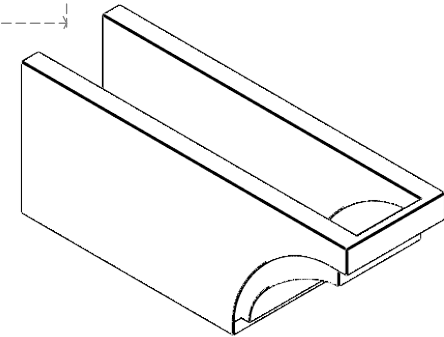

ITEM NUMBER: RFTURO060X08000X20000X008RIV00RCPR

6"W X 8"H X 20"L TIMBERTHANE ROUGH CEDAR RIVERA FAUX WOOD OPEN RAFTER TAIL, 8"L END, PRIMED TAN

ISOMETRIC

GENERATED DATE : 03/02/2023

EKENA MILLWORK
2300 WEST MAIN ST.
CLARKSVILLE, TX 75426
TOLL FREE: 866-607-0453
WWW.EKENAMILLWORK.COM

NOTES

1. INSTALLATION TO BE COMPLETED IN ACCORDANCE WITH MANUFACTURER'S SPECIFICATIONS.
2. DRAWING MAY NOT BE TO SCALE
3. THIS DRAWING IS INTENDED FOR DESIGN AND PLANNING PURPOSES ONLY.
4. ALL INFORMATION CONTAINED HEREIN WAS CURRENT AT THE TIME OF DEVELOPMENT BUT MUST BE REVIEWED AND APPROVED BY THE PRODUCT MANUFACTURER TO BE CONSIDERED ACCURATE.
5. TIMBERTHANE ARCHITECTURAL PRODUCTS ARE MADE FROM HIGH DENSITY URETHANE AND COME FACTORY PRIMED