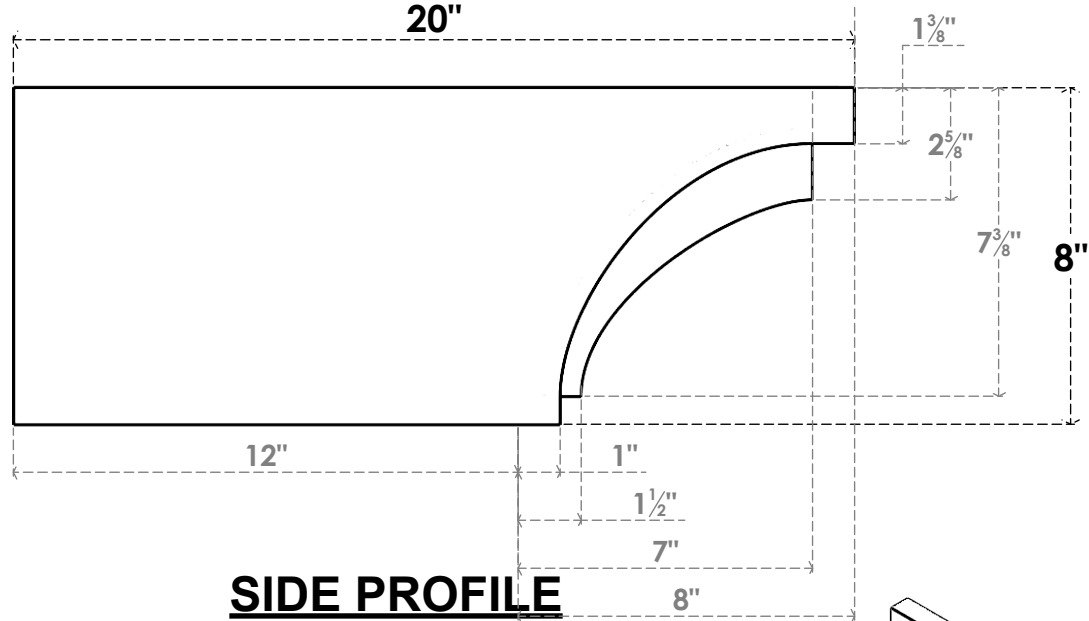

ITEM NUMBER: RFTURO060X08000X20000X008RIV00RCPR

6"W X 8"H X 20"L TIMBERTHANE ROUGH CEDAR RIVERA FAUX WOOD OPEN RAFTER TAIL, 8"L END, PRIMED TAN

ISOMETRIC

GENERATED DATE : 03/02/2023

EKENA MILLWORK
2300 WEST MAIN ST.
CLARKSVILLE, TX 75426
TOLL FREE: 866-607-0453
WWW.EKENAMILLWORK.COM

NOTES

1. INSTALLATION TO BE COMPLETED IN ACCORDANCE WITH MANUFACTURER'S SPECIFICATIONS.
2. DRAWING MAY NOT BE TO SCALE
3. THIS DRAWING IS INTENDED FOR DESIGN AND PLANNING PURPOSES ONLY.
4. ALL INFORMATION CONTAINED HEREIN WAS CURRENT AT THE TIME OF DEVELOPMENT BUT MUST BE REVIEWED AND APPROVED BY THE PRODUCT MANUFACTURER TO BE CONSIDERED ACCURATE.
5. TIMBERTHANE ARCHITECTURAL PRODUCTS ARE MADE FROM HIGH DENSITY URETHANE AND COME FACTORY PRIMED