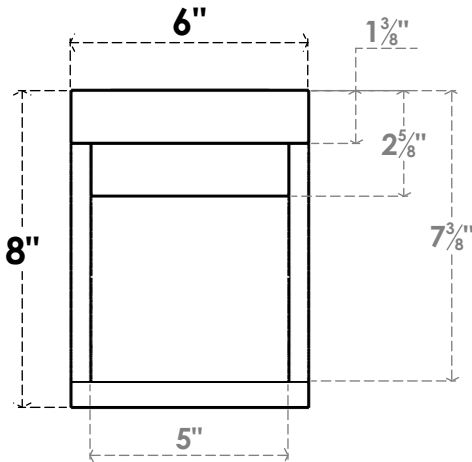

ITEM NUMBER: RFTURO060X08000X20000X008RIV00RCPR

6"W X 8"H X 20"L TIMBERTHANE ROUGH CEDAR RIVERA FAUX WOOD OPEN RAFTER TAIL, 8"L END, PRIMED TAN

ISOMETRIC

GENERATED DATE : 03/02/2023

EKENA MILLWORK
2300 WEST MAIN ST.
CLARKSVILLE, TX 75426
TOLL FREE: 866-607-0453
WWW.EKENAMILLWORK.COM

NOTES

1. INSTALLATION TO BE COMPLETED IN ACCORDANCE WITH MANUFACTURER'S SPECIFICATIONS.
2. DRAWING MAY NOT BE TO SCALE
3. THIS DRAWING IS INTENDED FOR DESIGN AND PLANNING PURPOSES ONLY.
4. ALL INFORMATION CONTAINED HEREIN WAS CURRENT AT THE TIME OF DEVELOPMENT BUT MUST BE REVIEWED AND APPROVED BY THE PRODUCT MANUFACTURER TO BE CONSIDERED ACCURATE.
5. TIMBERTHANE ARCHITECTURAL PRODUCTS ARE MADE FROM HIGH DENSITY URETHANE AND COME FACTORY PRIMED